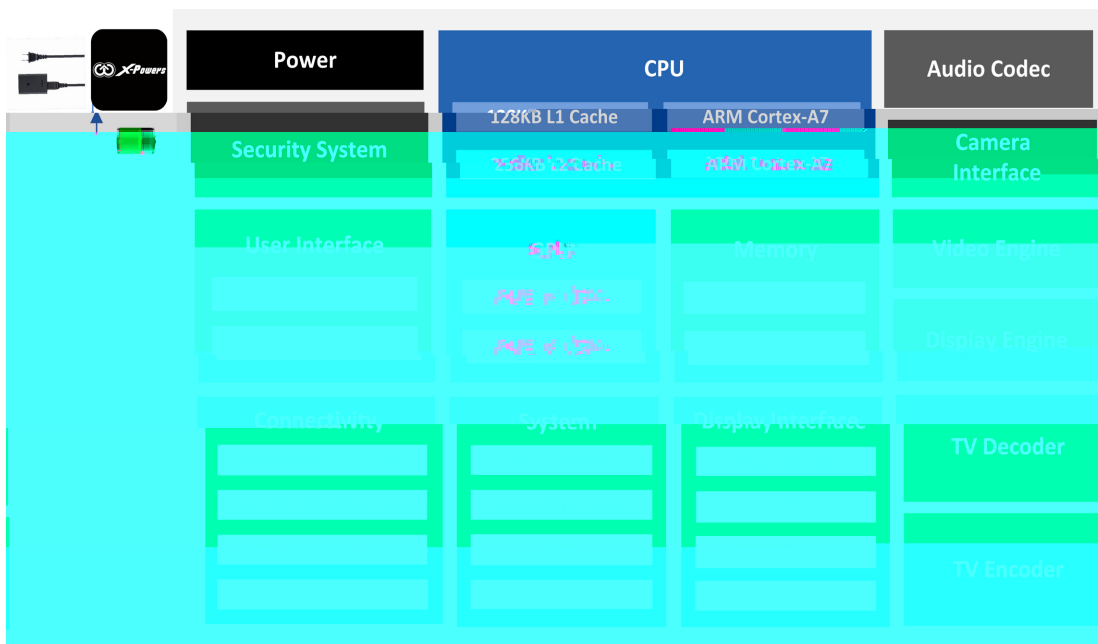

Dual-Core Mobile Application Processor

Multi-core performance is now a critical requirement of new consumer, home, and auto infotainment devices. As computing resource requirements increase, computing power must adapt in response. Applications like web-browsing, streaming video, gaming, and file sharing are growing in complexity as users require faster and more enjoyable content. Allwinner's A20 processor, a dual-core Cortex™-A7 system, delivers a multi-core solution for tablets, smart TV, IPTV, and portable devices that effectively balances system cost, performance, and power consumption.

Applications

The A20 processor is based on a dual-core ARM® Cortex™-A7 CPU architecture, the most energy efficient application processor from ARM

cycle and enables customers to directly upgrade already-mature single-core platforms directly to dual-core.